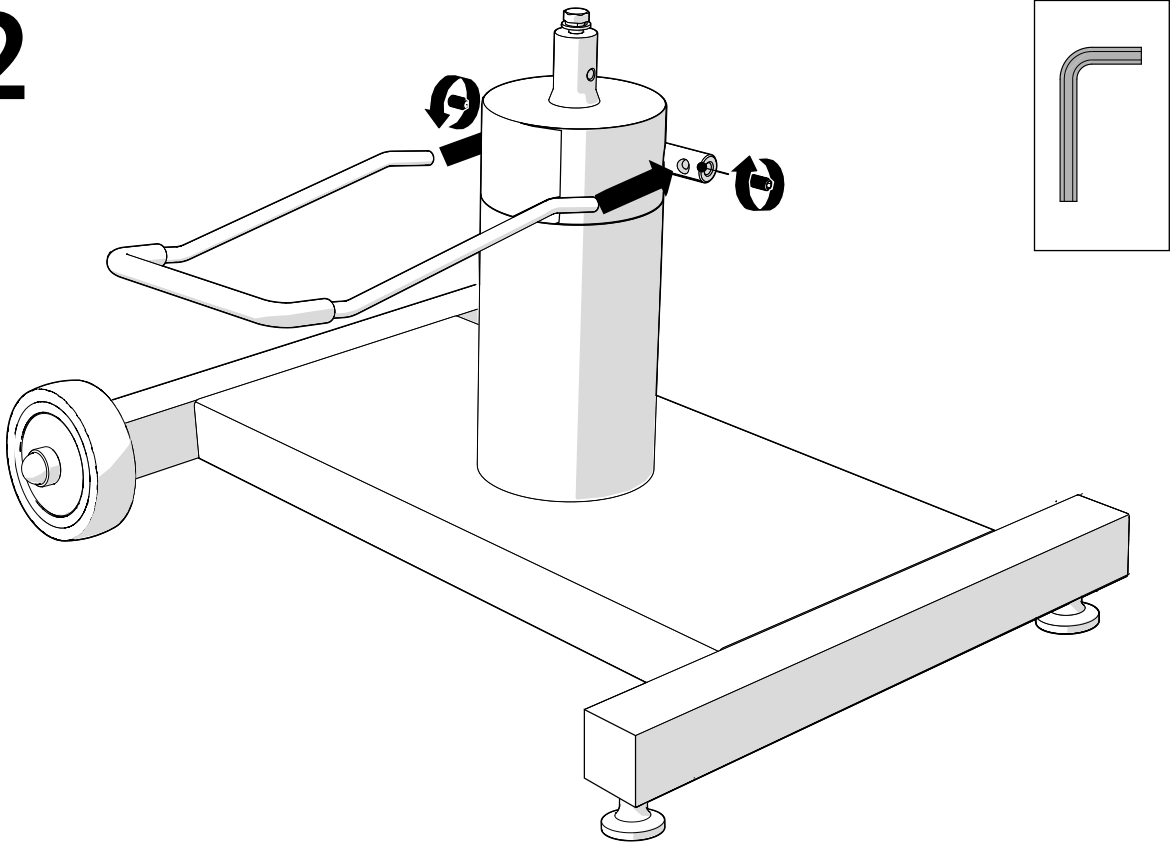

**THE PROFESSIONAL**  
**RONIN**  
Assembly Instructions

PLEASE HANDLE THIS PRODUCT WITH CARE.

THE MAXIMUM LOAD IS 130 KG.

1

2

3

4

5