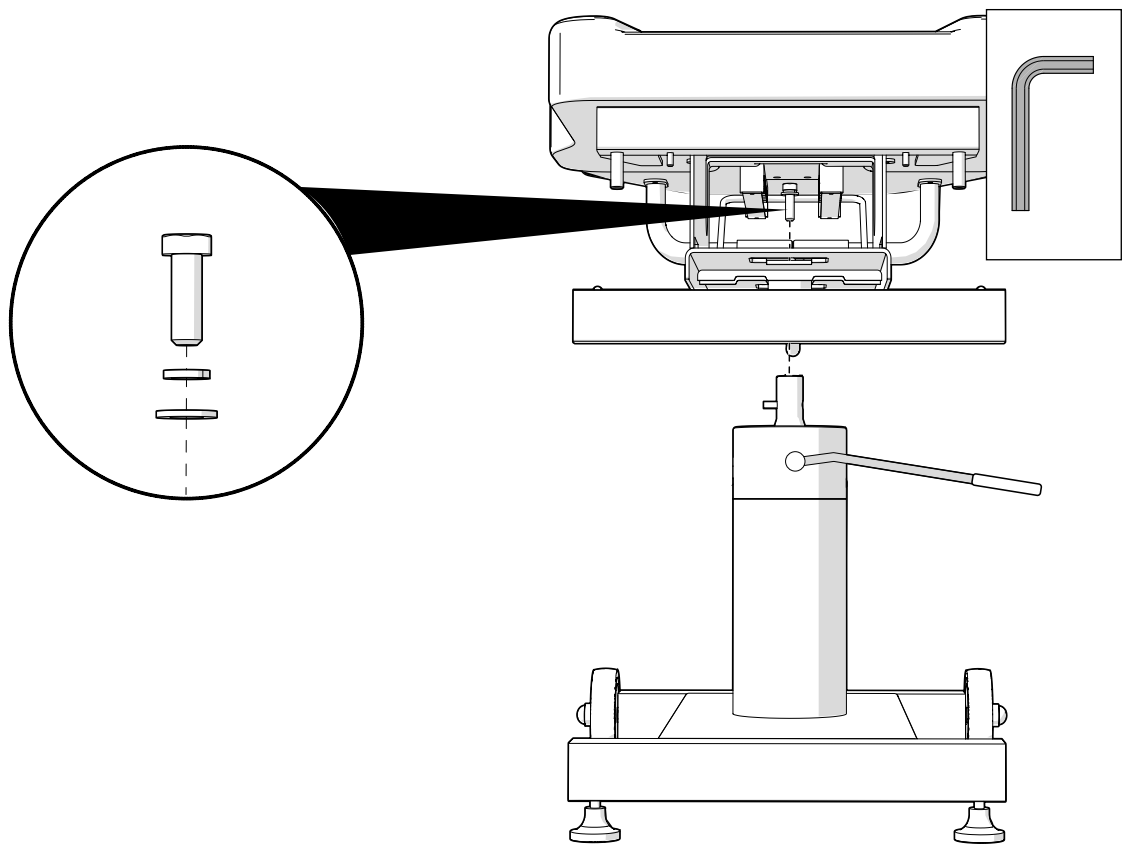

**THE PROFESSIONAL**  
**RONIN**  
Assembly Instructions

PLEASE HANDLE THIS PRODUCT WITH CARE.

THE MAXIMUM LOAD IS 130 KG.

1

2

3

4

5