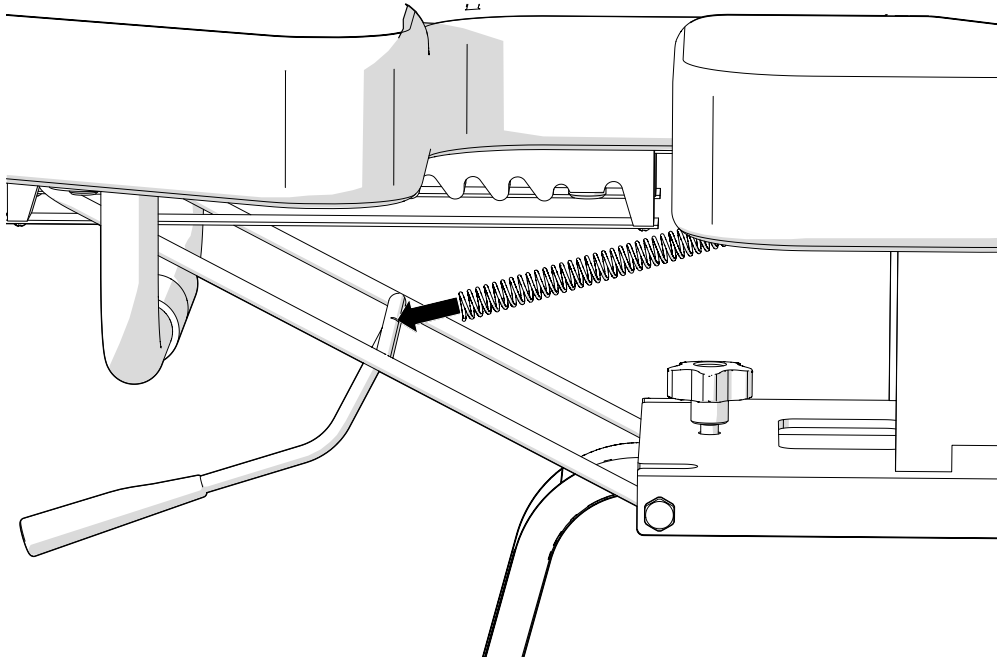

**THE PROFESSIONAL**  
**RONIN**  
Assembly Instructions

PLEASE HANDLE THIS PRODUCT WITH CARE.

THE MAXIMUM LOAD IS 130 KG.

1

2

3

4

5