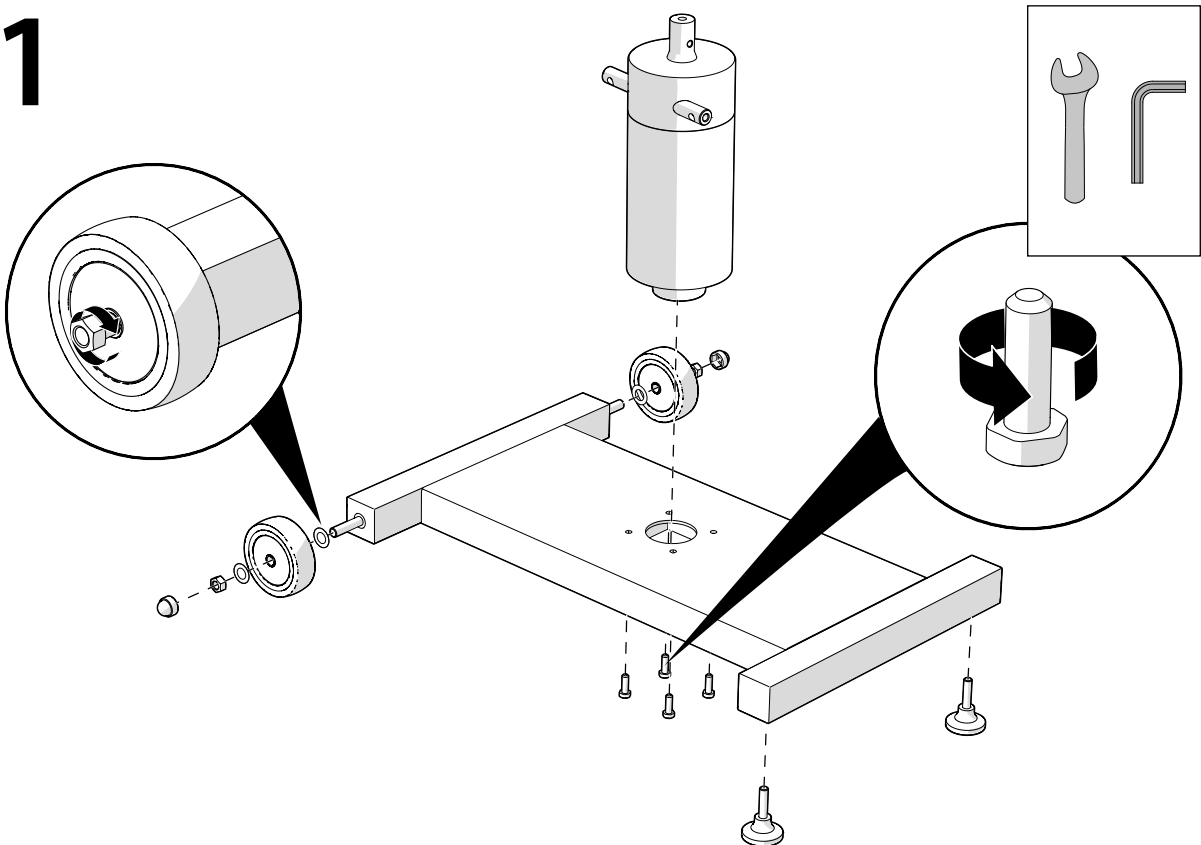

**THE PROFESSIONAL**  
**RONIN**  
Assembly Instructions

PLEASE HANDLE THIS PRODUCT WITH CARE.

THE MAXIMUM LOAD IS 130 KG.

1

2

3

4

5