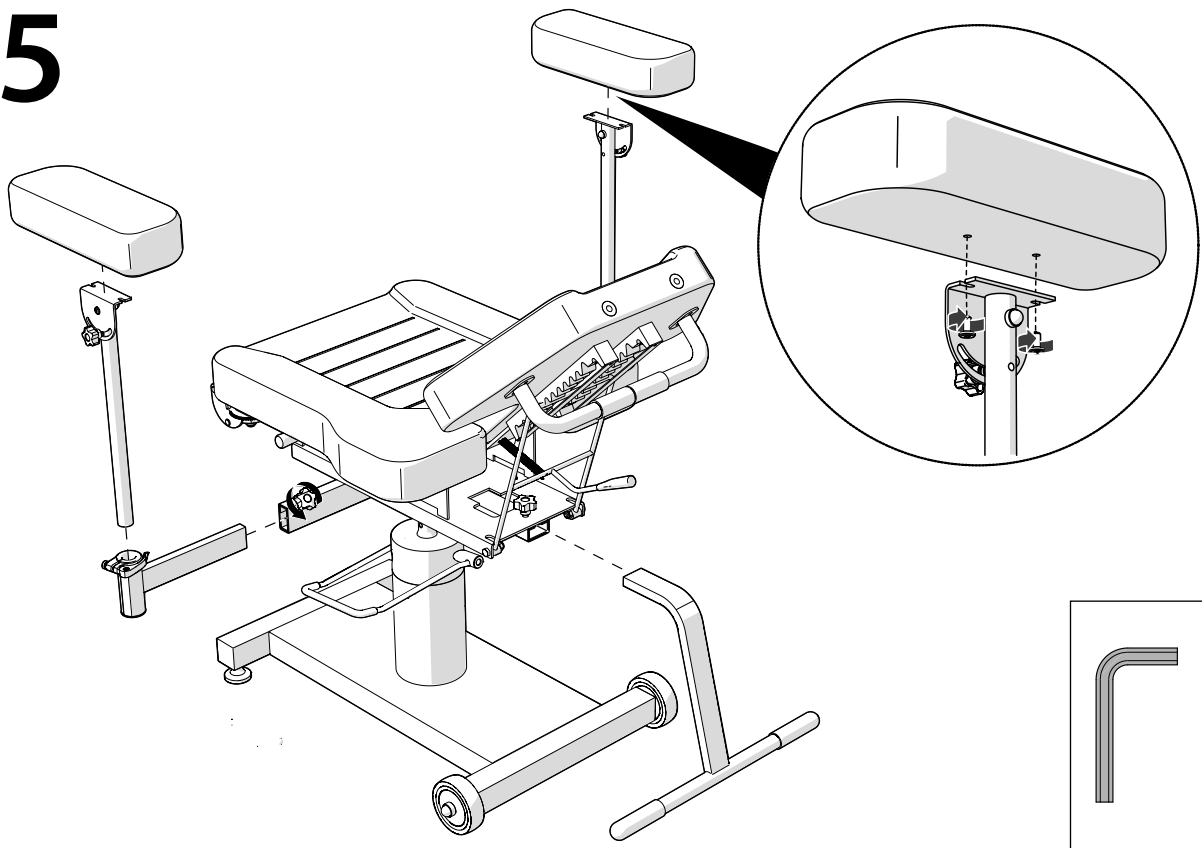

**THE PROFESSIONAL**  
**RONIN**  
Assembly Instructions

PLEASE HANDLE THIS PRODUCT WITH CARE.

THE MAXIMUM LOAD IS 130 KG.

1

2

3

4

5