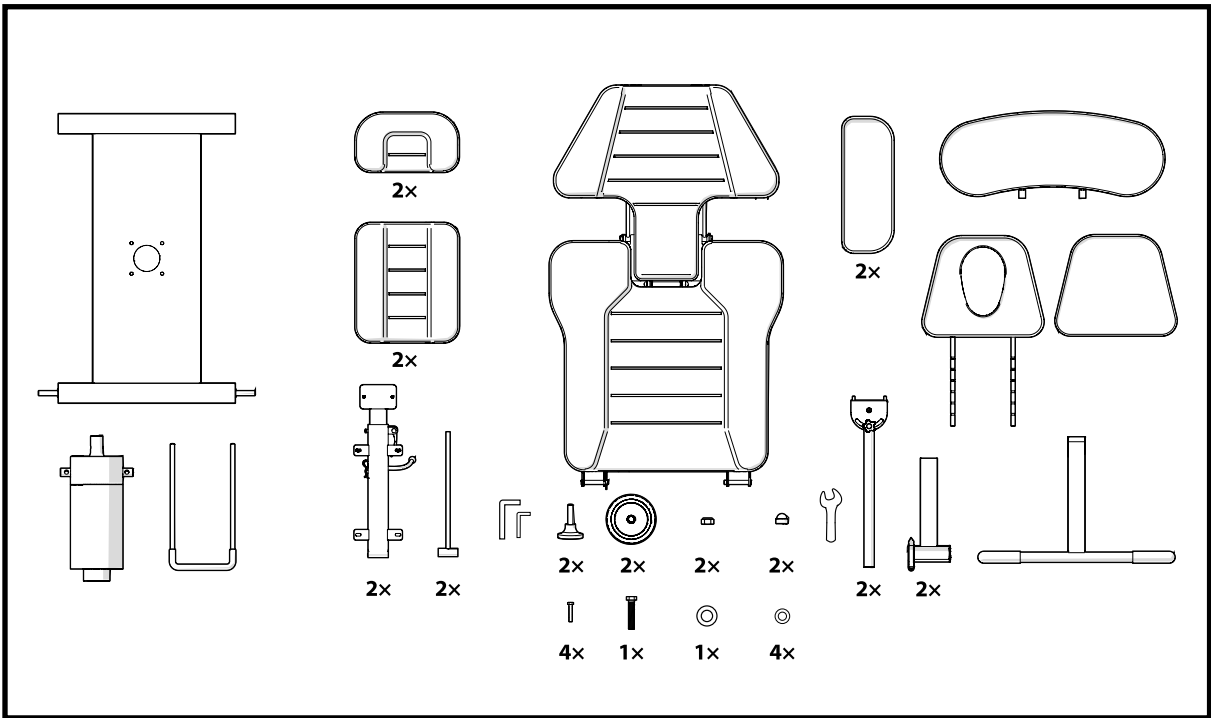

**THE PROFESSIONAL**  
**RONIN**  
Assembly Instructions

PLEASE HANDLE THIS PRODUCT WITH CARE.

THE MAXIMUM LOAD IS 130 KG.

1

2

3

4

5